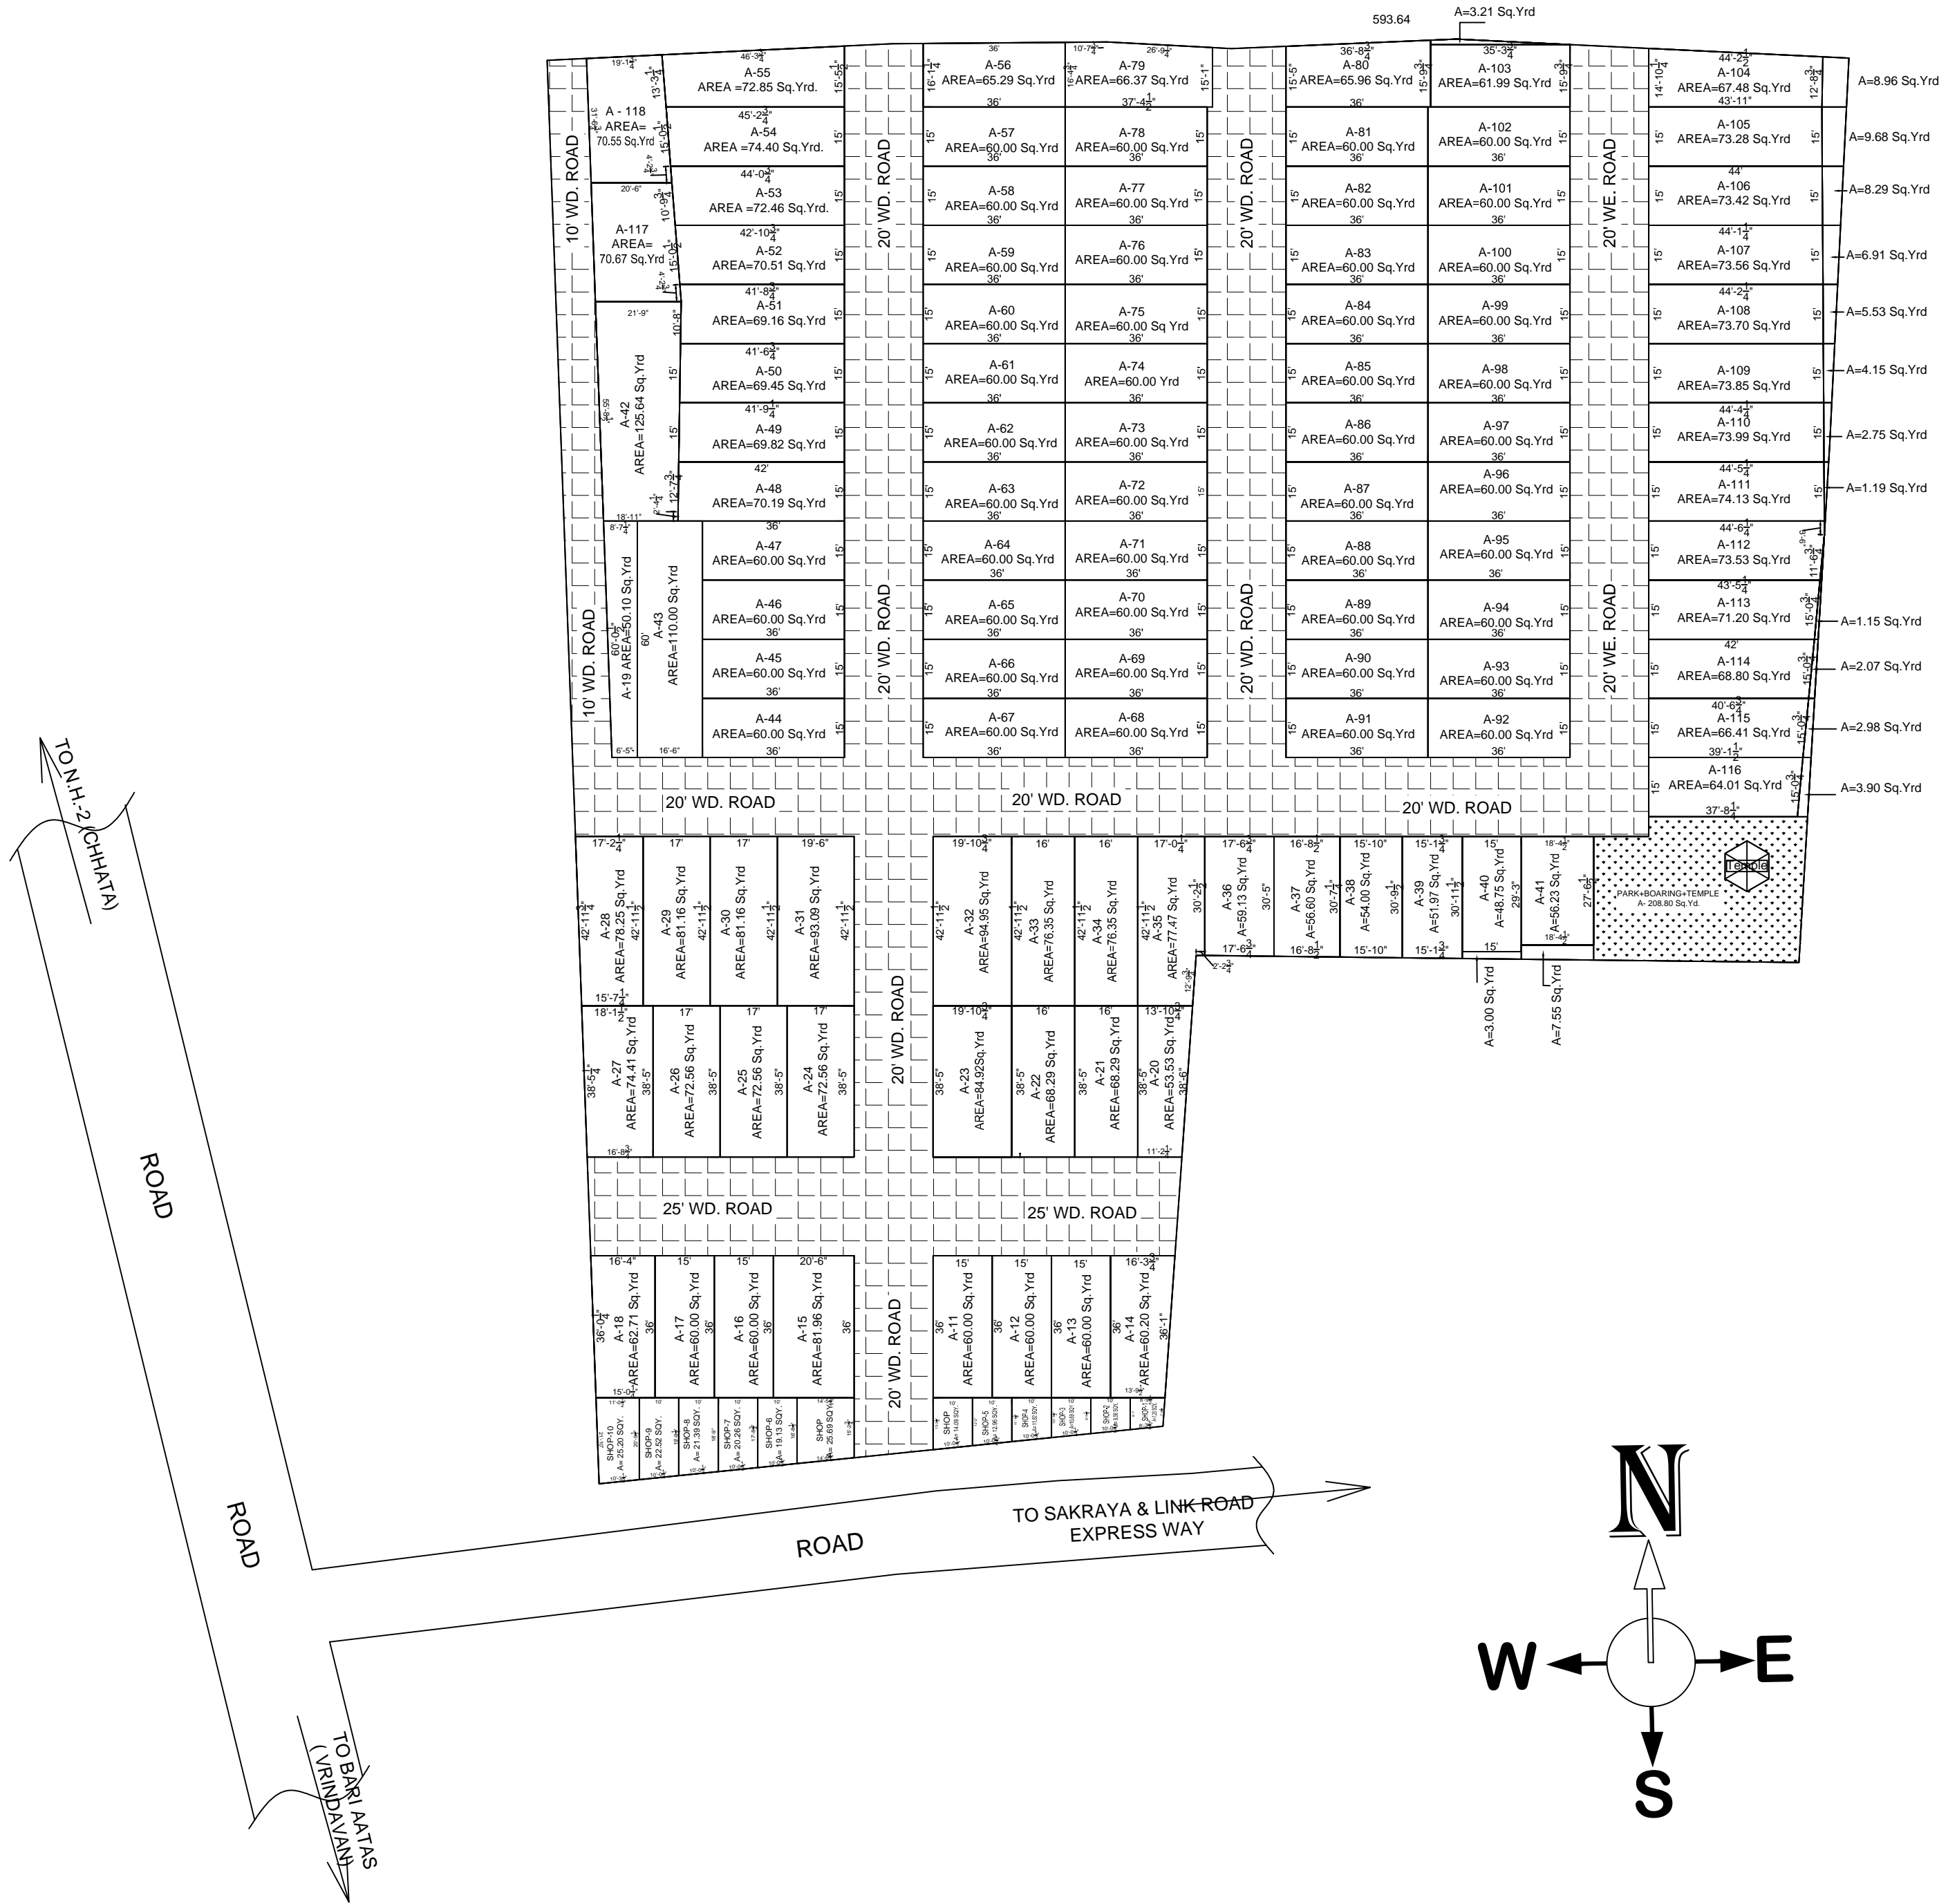

# PROPOSED LAYOUT PLAN OF A COLONY NAMED RADHE KRISHNA RESIDENCY SITUATED AT LAND VRINDAVAN

**DEVELOPERS**  
**SANYOGA INFRATECH PVT. LTD.**  
 12/6 OLD PALAM ROAD PATEL GARDEN, DWARKA  
 NEW DELHI-78  
 Costumer Care No. 011-64701801  
 Email:- sanyogainfra@gmail.com  
 Website:- www.sanyogainfra.com

Survey Layout Plan

---

Dgn. By : SHANKAR.....

ARCHITECTS :

**KONARK**  
 ARCHITECTS,